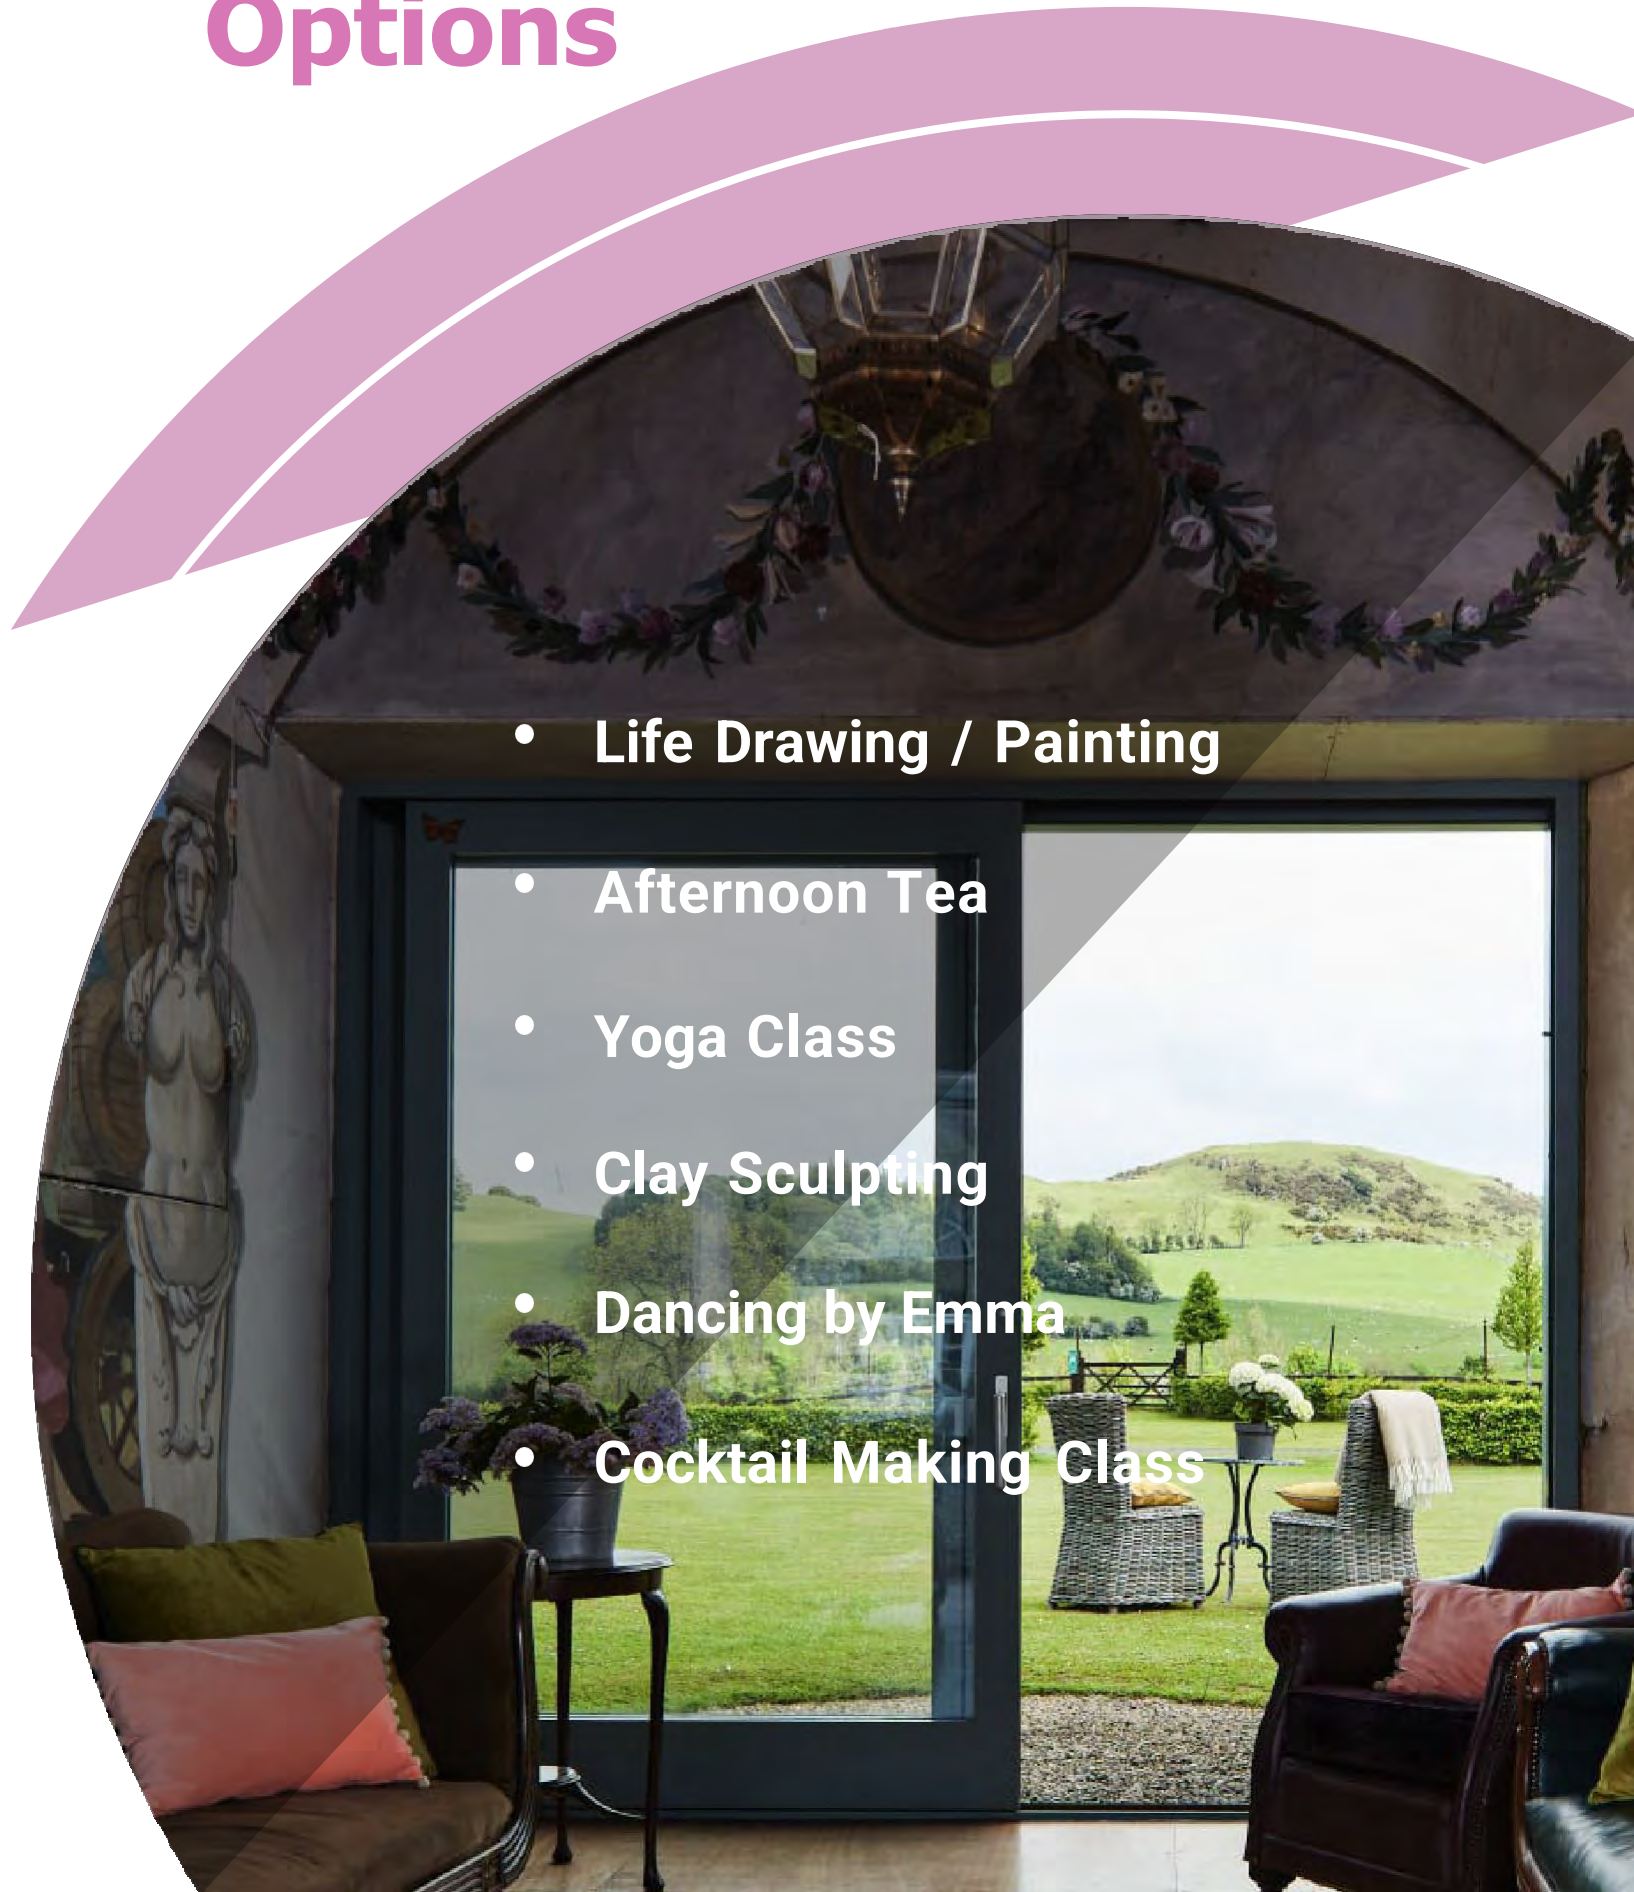

# Our Activity Options

- **Life Drawing / Painting**

- **Afternoon Tea**

- **Yoga Class**

- **Clay Sculpting**

- **Dancing by Emma**

- **Cocktail Making Class**

**“CLASSIC  
BOHEMIAN  
CHARM”**